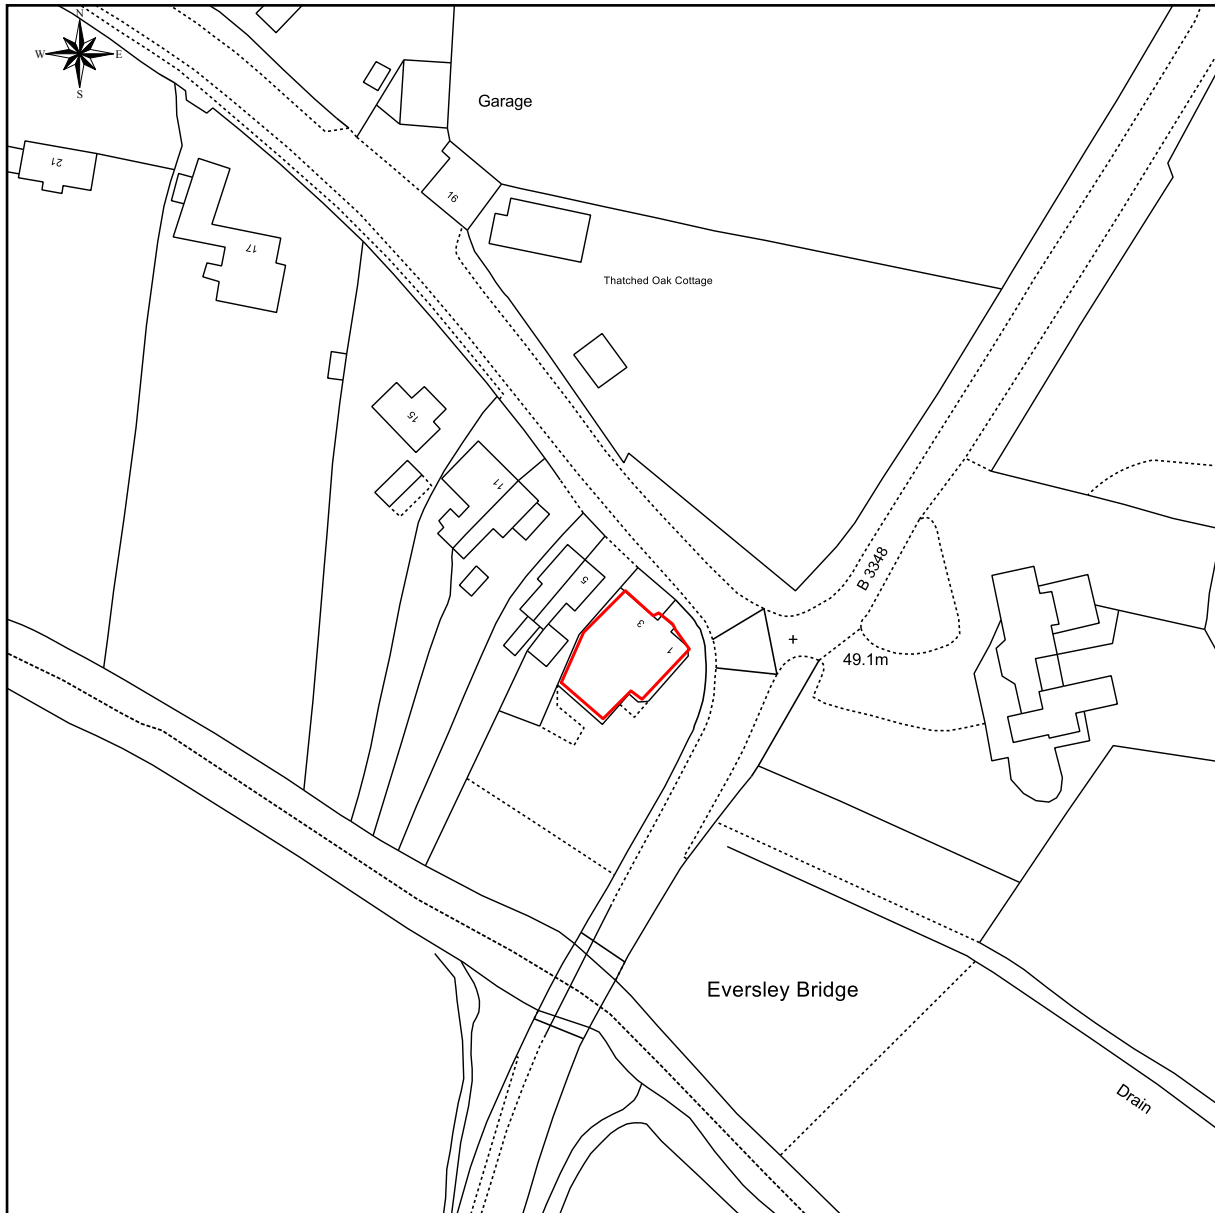

# emapsite, 1 Reading Road, Eversley, Hampshire, RG27 0RP

This Plan includes the following Licensed Data: OS MasterMap Black and White PDF Location Plan by the Ordnance Survey National Geographic Database and incorporating surveyed revision available at the date of production. Reproduction in whole or in part is prohibited without the prior permission of Ordnance Survey. The representation of a road, track or path is no evidence of a right of way. The representation of features, as lines is no evidence of a property boundary. © Crown copyright and database rights, 2015. Ordnance Survey 0100031673

0m 20m 40m 60m 80m 100m

Scale: 1:1250, paper size: A4

Your Logo  
Here